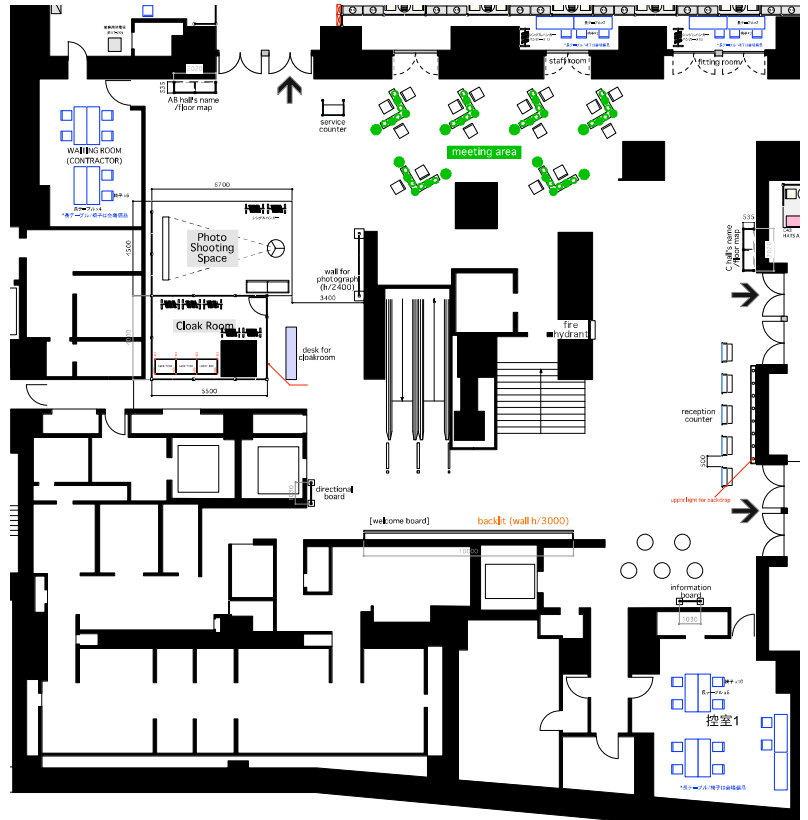

BASIC FLOOR PLAN

Appx. 4

B1 LOBBY

ENTRANCE / LOBBY scale=1:150