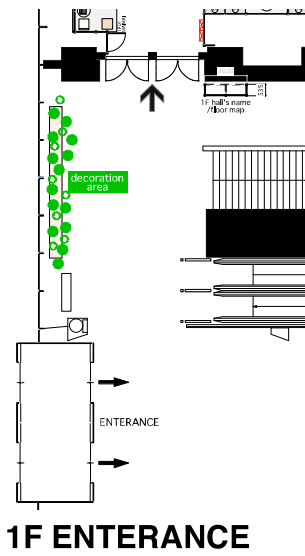

BASIC FLOOR PLAN

Appx. 4

B1 LOBBY

ENTRANCE / LOBBY scale=1:150